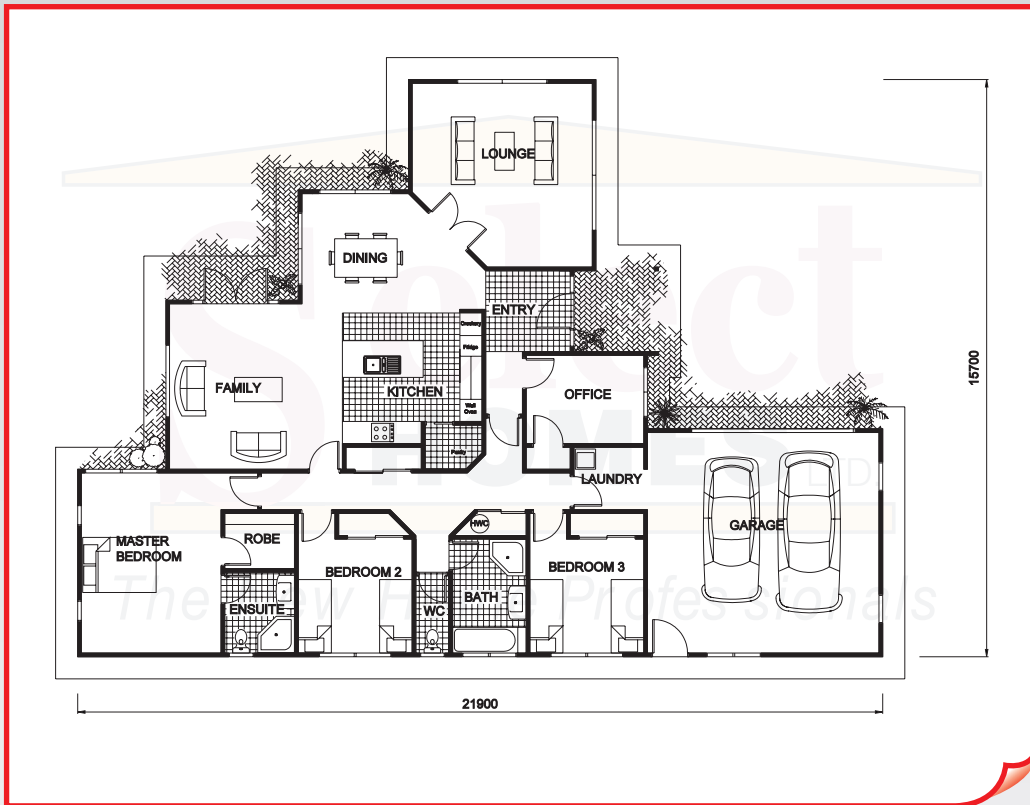

# The Everest

**THE EVEREST** 3 bedroom, office, 2 living, ensuite  
Floor area 215m<sup>2</sup>

[www.selecthomes.co.nz](http://www.selecthomes.co.nz)

1010 Te Rapa Road, Hamilton

Phone (07) 850 5049

\* Artist impression only  
All plans Copyright of Select Homes